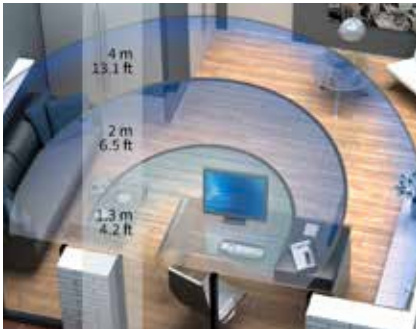

Endless Office Occupational Lenses

Fully personalized free-form lens
for maximum performance in
intermediate and near zones.

For more information, contact

LAB LOGO
HERE

###-###-####

ioT
See the difference
APPROVED PARTNER

Endless Office Occupational

Single vision lenses correct for one point in the distance, and progressive lenses have limited intermediate viewing areas. **Endless Office Occupational** lenses adjust to wearers' needs and offer unmatched near and intermediate vision. An occupational lens with a wider near and intermediate vision range.

Features & Benefits

- Fully personalized occupational lens
- 3 focal lengths: 1.3 m | 2 m | 4 m
- Technology: IOT Digital Ray-Path 2
- Maximum intermediate & near visual fields
- Improved postural ergonomics avoiding unnecessary head movements
- Precise & comfortable focusing, especially when using electronic devices
- Near elimination of peripheral blur
- Superior visual quality for viewing digital devices
- Excellent dynamic vision, easy transition between near & intermediate visual fields
- Immediate adaptation
- MFHs: 14 & 18 mm